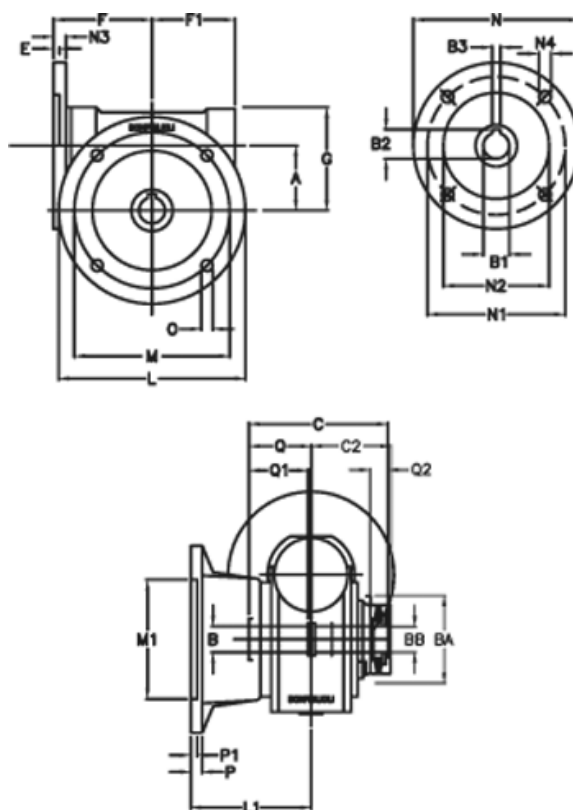

Article number: 390204906042836

Description: Worm Gear with Torque Limiter
VF 49-L2-F-60 P71B14

Measures

a = 49.50	C2 = 63,5	m = 90	P = 12
B = 25	Description = VF 49F-xx-71B14	M1 = 70	P1 = 10
B1 E7 = 14	E = 3.0	N = 105	Q = 51.0
B2 = 16.3	F = 70	N1 = 85	Q1 = 41
B3 H9 = 5	F1 = 63	N2 = 70	Q2 = 15
BA = 63	g = 80	N3 = 10.5	
BB H7 = 14	L = 125	N4 = 6.5	
C = 105	L1 = 85.5	O = 10.5	